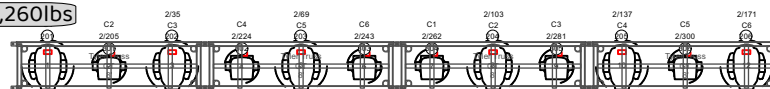

MS Truss-1,260lbs