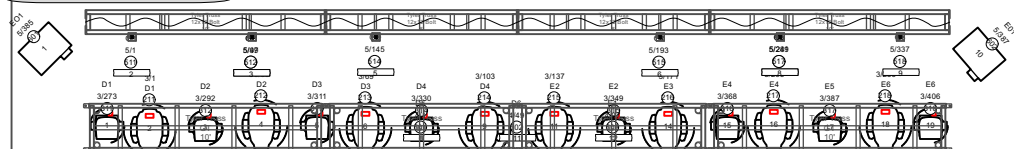

Floor Package

Revision History

By	Description	Date	V#
KG	Moved motor added notes	7/7/24	1
KG	Motors	7/7/24	2

Jazz and Rib

Scale: 1:96

Drawing Number

1

PG Size: 8" x 11"

Light Plot

Label Legend

Unit Number
Channel
Universe/Address
Circuit Name

Instrument Key

- Chauvet Maverick Storm 2 Beamwash 12 @1080 w
- Martin MAC Viper Profile @1225W 14
- Elation Fuze Wash Z350 @380 w 14
- Elation DTW Blinder 700 @680 w 4
- Chauvet Nexus 4x4 @401w 11
- Hazebase Base Hazer Pro @1500 w 2
- Hoist 1 Ton Stagemaker Down 8
- Hoist 1/2 Ton CM ShowPro Down 2

Notes:

Chauvet Maverick Storm 2 Beamwash - Basic2 36ch
Mac Viper Profile - EXT 34ch
Elation Fuze Wash Z350 - 19ch
Elation DTW Blinder 700IP - 4ch1
Chauvet Nexus 4 x4 - 348ch
Hazebase Base Hazer Pro - 2ch

Banner Truss-400lbs